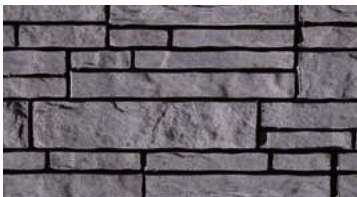

Rockland Black