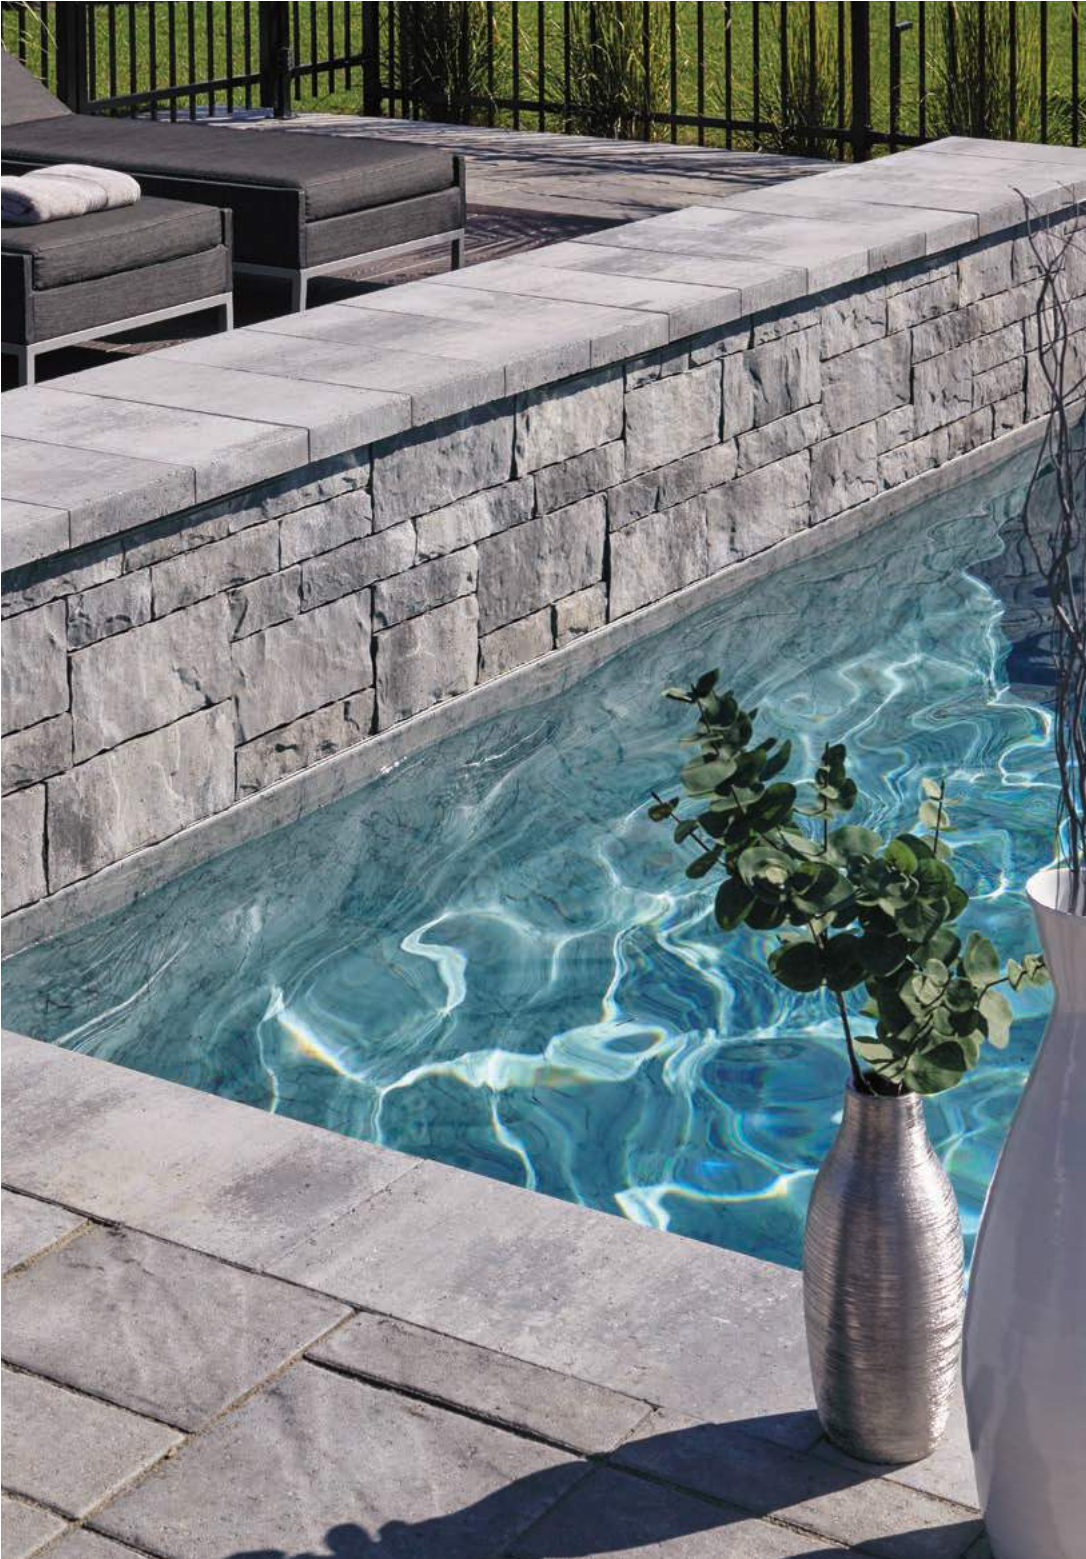

MELVILLE® TANDEM® CAPPING MODULES

MELVILLE TANDEM CAPPING MODULES, Range Newport Grey
LAFITT TANDEM WALL, Range Newport Grey – p 92

UNIT

MELVILLE TANDEM CAPPING MODULES

60 mm × 305 mm × 600 mm
2 3/8" × 12" × 23 5/8"