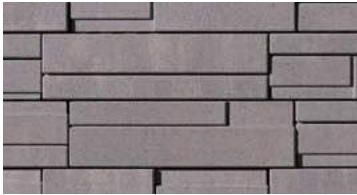

CASCADE™ TANDEM® NEXT WALL

Range Shaded Grey