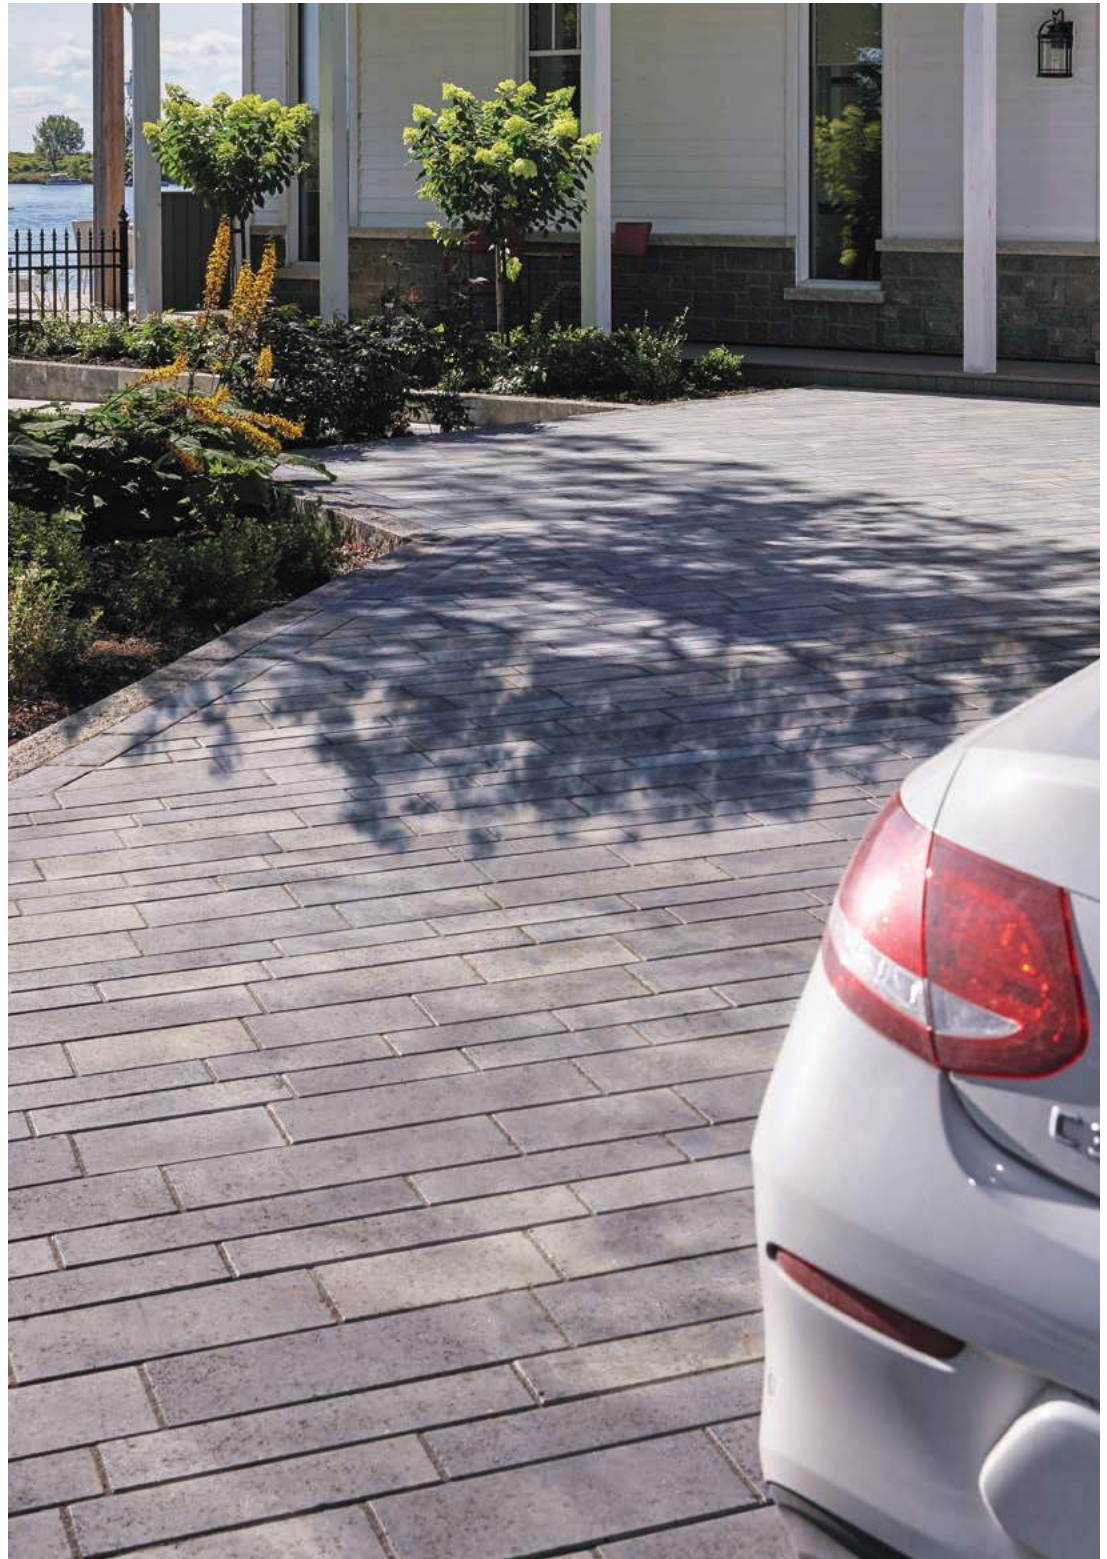

MELVILLE® PLANK PAVERS

PRESTIGE

PRESTIGE

PRESTIGE

PRESTIGE

UNITS

MELVILLE PLANK SLIM PAVERS

Units A, B and C

80 mm × 127 mm × 300 mm to 500 mm
3 1/8" × 5" × 11 13/16" to 19 11/16"
[Sold separately]

MELVILLE PLANK LARGE PAVERS

Units A, B and C

80 mm × 190 mm × 300 mm to 500 mm
3 1/8" × 7 1/2" × 11 13/16" to 19 11/16"
[Sold separately]

Visit permacon.ca to find all dimensions.

MELVILLE PLANK PAVERS, Range Newport Grey
CELTIK MEGA CURBS, Range Oxford Charcoal – p 112