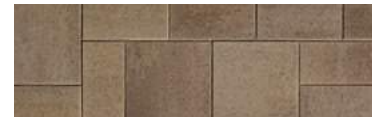

Range Amber Beige

Range Margaux Beige

Range Scandina Grey

Rockland Black

Range Norvick Grey

Range Shaded Grey

Range Habano Brown

Range Savannah Beige

Range Newport Grey

UNIT

MEGA-MELVILLE SLABS
60 mm × 570 mm × 950 mm
2 3/8" × 22 7/16" × 37 3/8"

MELVILLE® 50 SLABS

Range Margaux Beige

Range Scandina Grey

Rockland Black

Range Savannah Beige