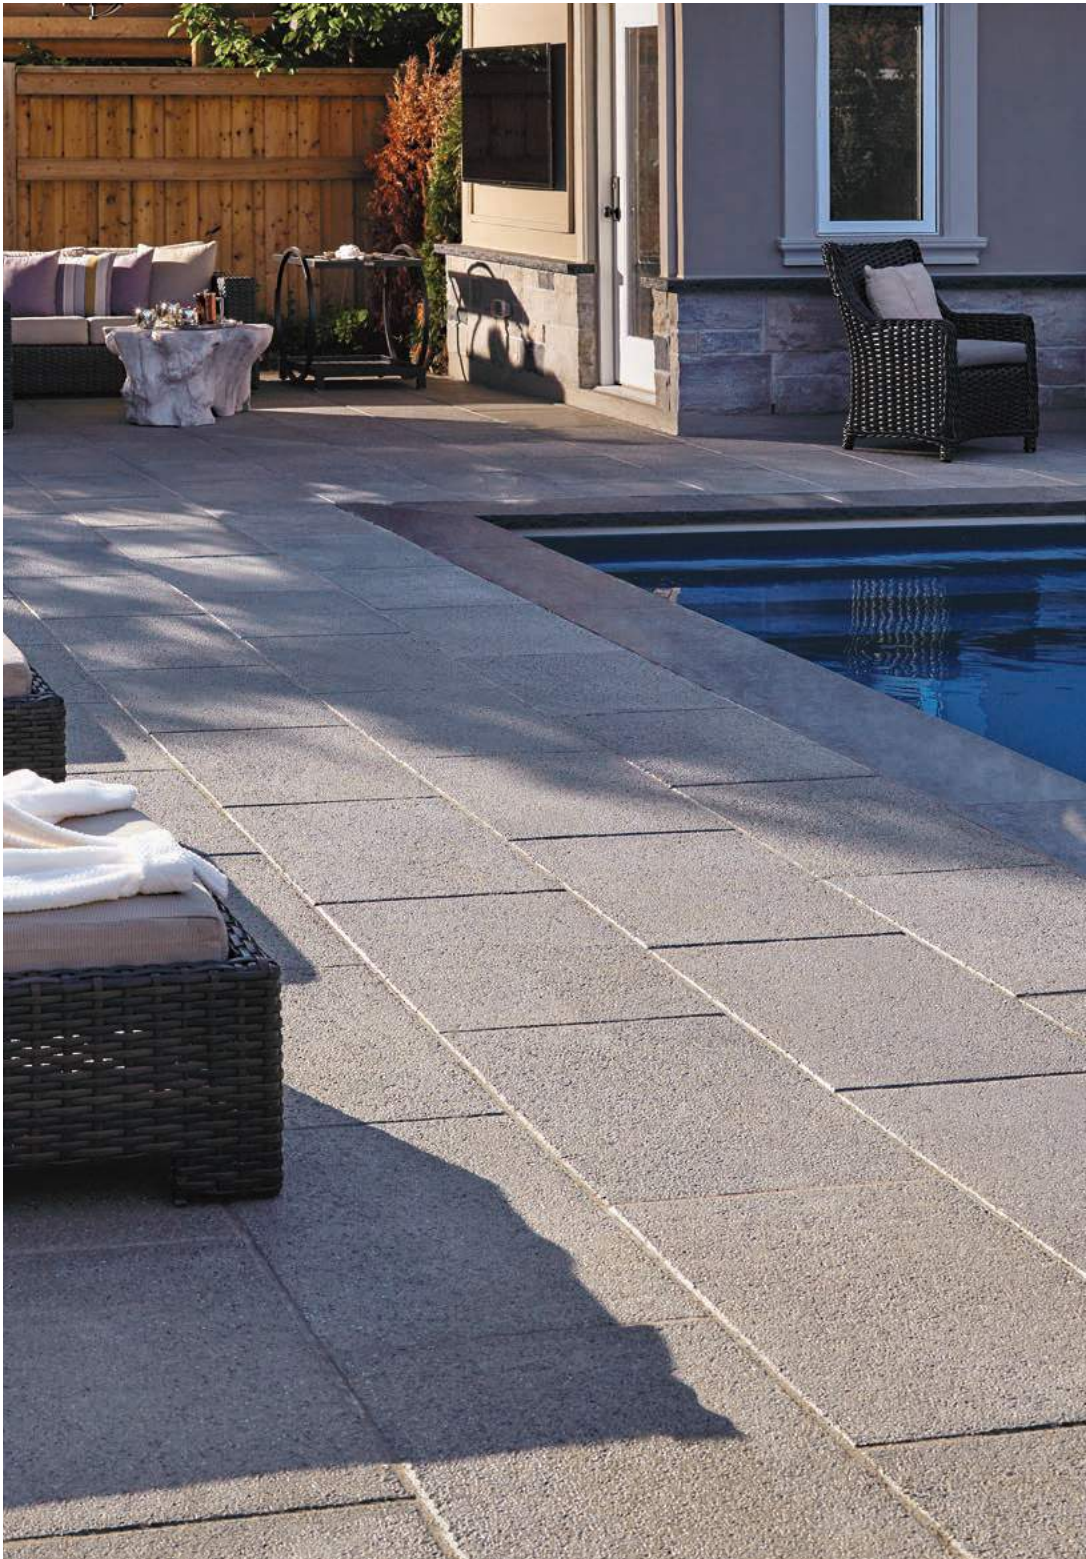

LEXA® SLABS

LEXA SLABS, Alpine Grey