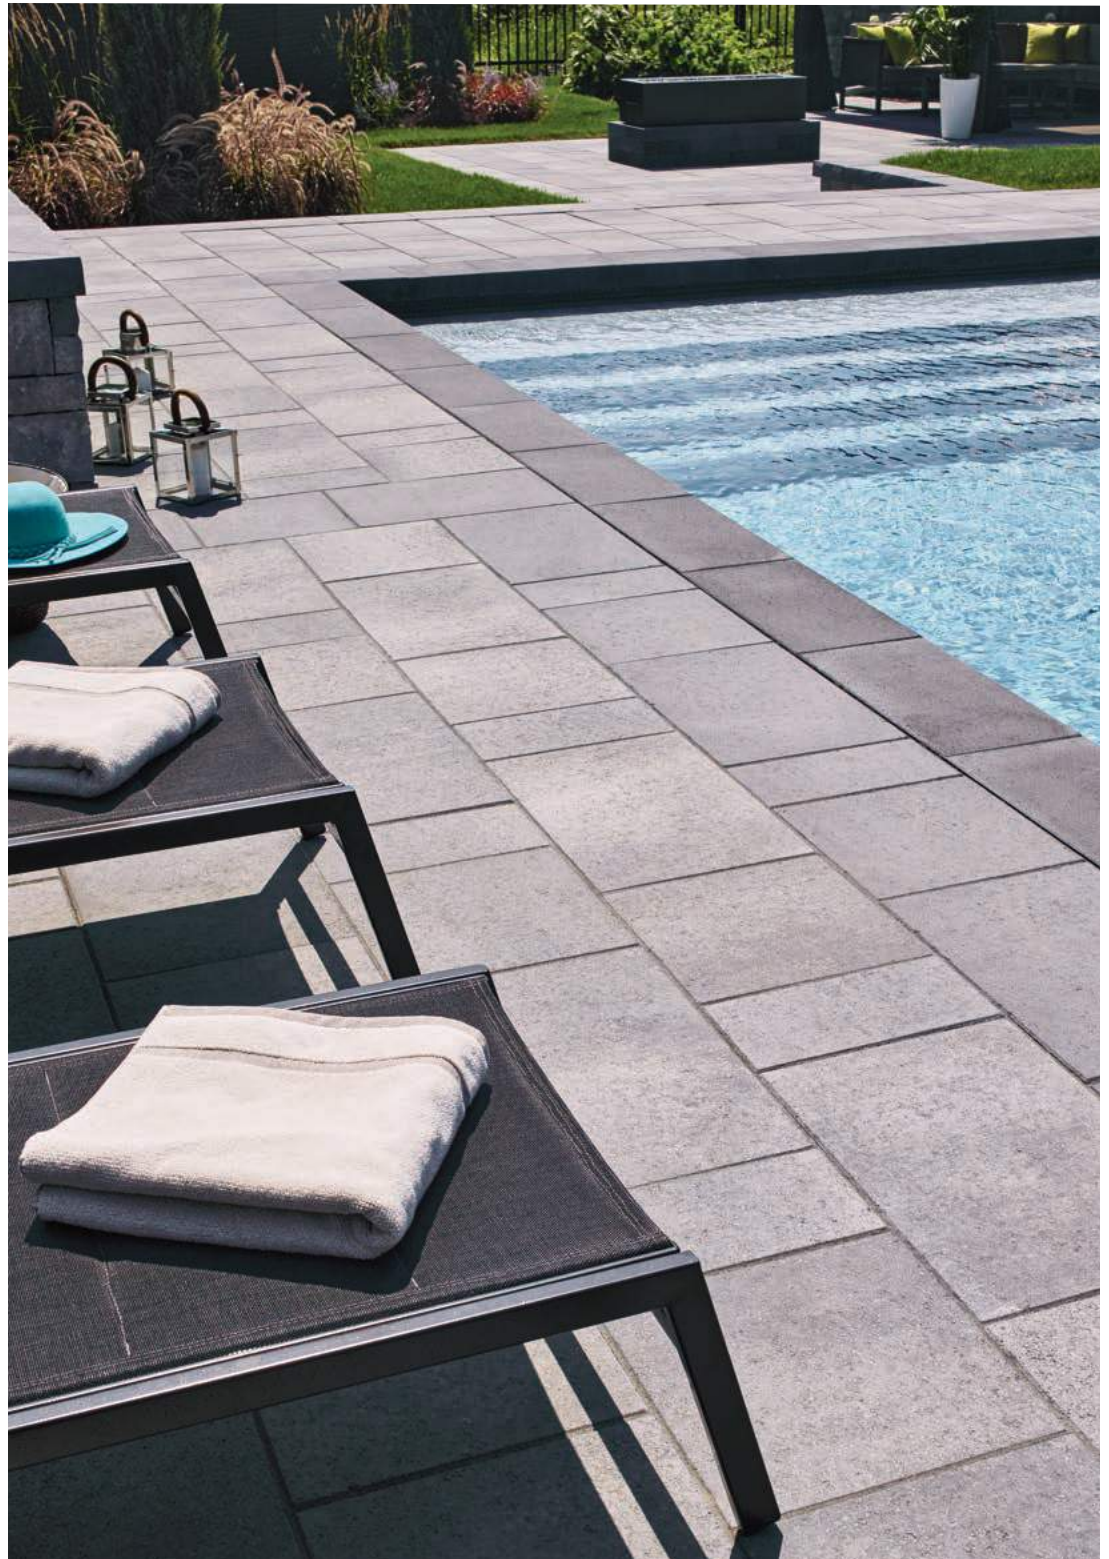

MELVILLE® 60 SLABS MELVILLE® 60 PAVERS SMALL RECTANGLE

UNITS

MELVILLE 60 SLABS

- Unit A 60 mm × 190 mm × 380 mm
  2 3/8" × 7 1/2" × 15"
- Unit B 60 mm × 380 mm × 380 mm
  2 3/8" × 15" × 15"
- Unit C 60 mm × 380 mm × 570 mm
  2 3/8" × 15" × 22 7/16"

MELVILLE 60 PAVERS SMALL RECTANGLE

- 60 mm × 190 mm × 380 mm
  2 3/8" × 7 1/2" × 15"
  (Sold separately)

MELVILLE 60 SLABS, Range Newport Grey