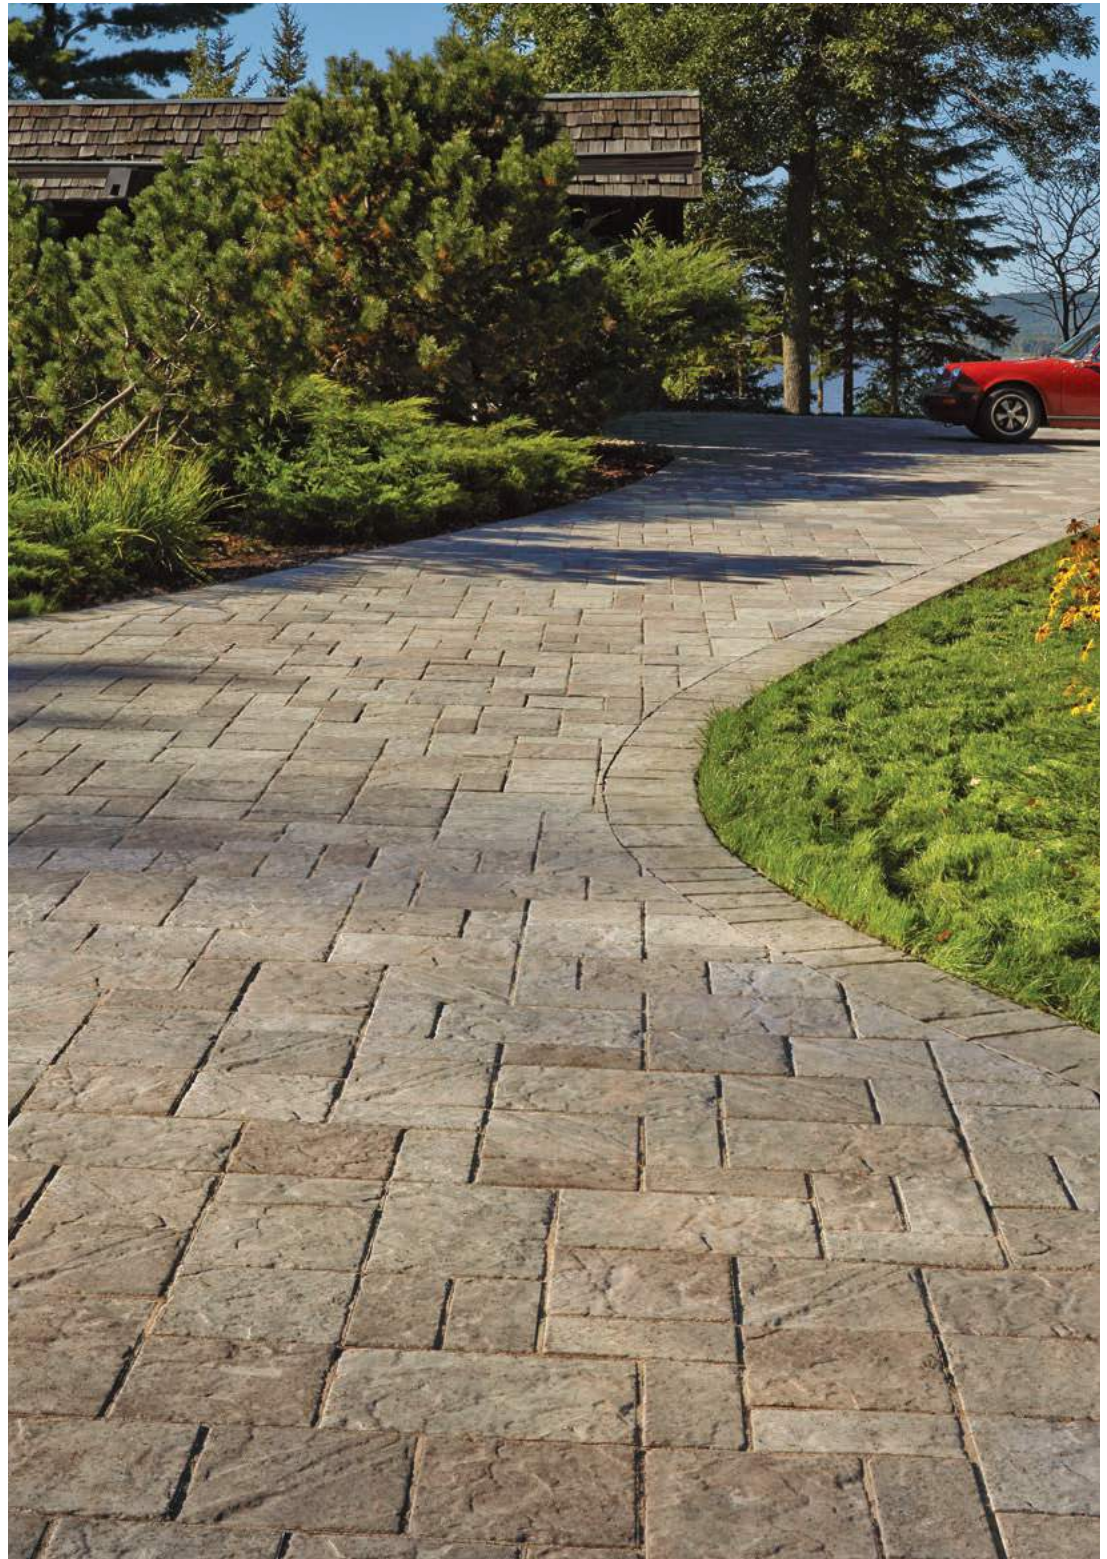

MONDRIAN® PLUS 80 PAVERS

MONDRIAN® PLUS 80 PAVERS SMALL RECTANGLE

UNITS

MONDRIAN PLUS 80 PAVERS

Unit A 80 mm × 330 mm × 165 mm
3 1/8" × 13" × 6 1/2"

Unit B 80 mm × 330 mm × 330 mm
3 1/8" × 13" × 13"

Unit C 80 mm × 330 mm × 495 mm
3 1/8" × 13" × 19 1/2"

MONDRIAN PLUS 80 PAVERS SMALL RECTANGLE

80 mm × 330 mm × 165 mm
3 1/8" × 13" × 6 1/2"
[Sold separately]

MONDRIAN PLUS 80 PAVERS, Range Norvick Grey and Range Penfield Brown