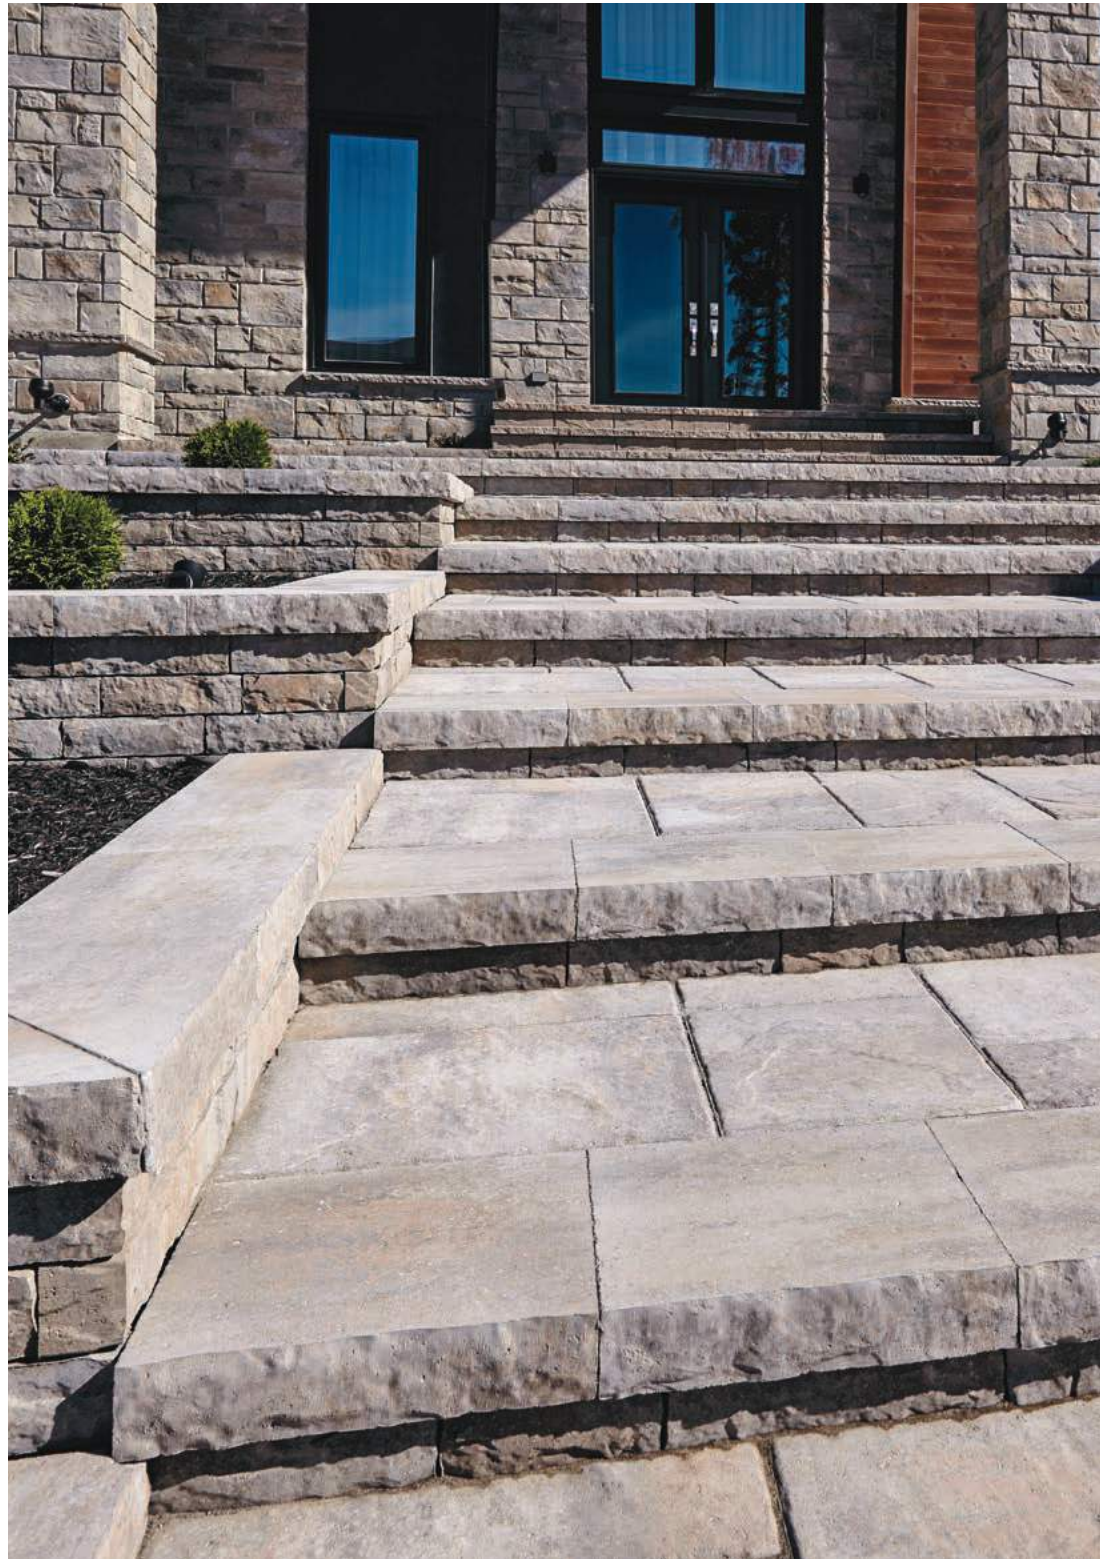

UNIT

LAFITT TANDEM STEPS

90 mm × 400 mm × 400 mm
3 9/16" × 15 3/4" × 15 3/4"

LAFITT TANDEM STEPS, Range Margaux Beige
LAFITT TANDEM WALL, Range Margaux Beige – p 92