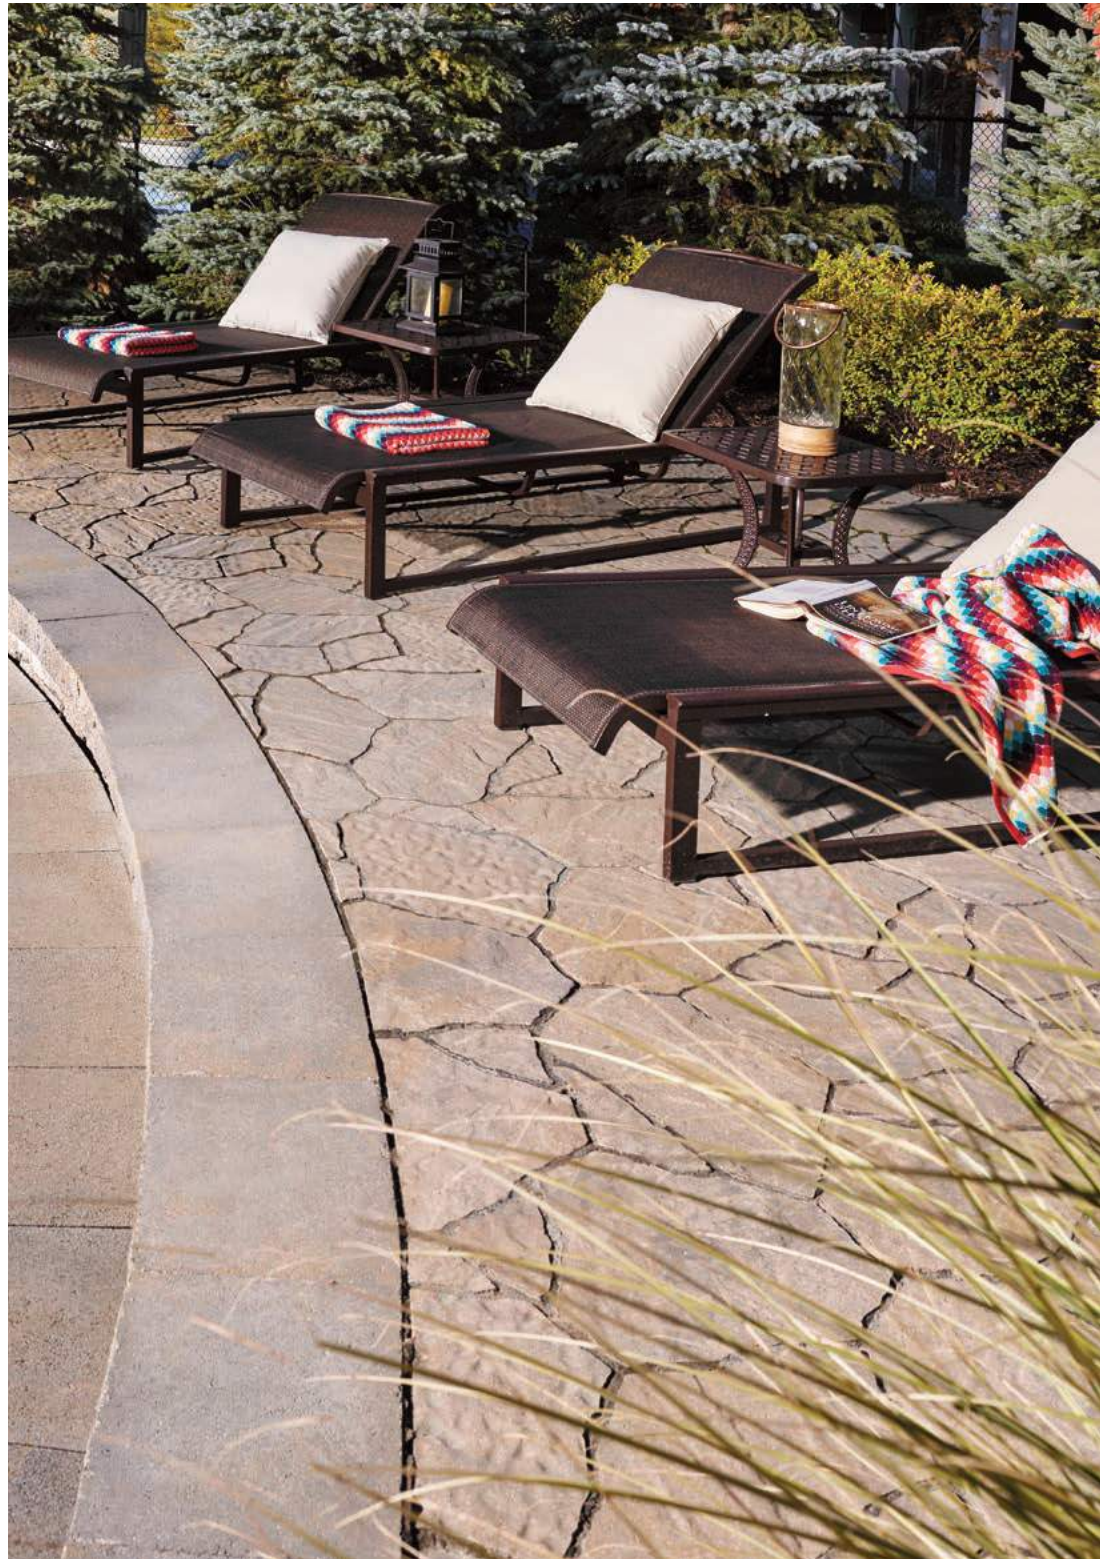

UNIT

MEGA-ARBEL PAVERS

80 mm × 390 mm × 532 mm
3 1/8" × 15 3/8" × 20 15/16"

MEGA-ARBEL PAVERS, Range Danville Beige
CELTIK STEPS, Range Sheffield Beige and Black – p 95