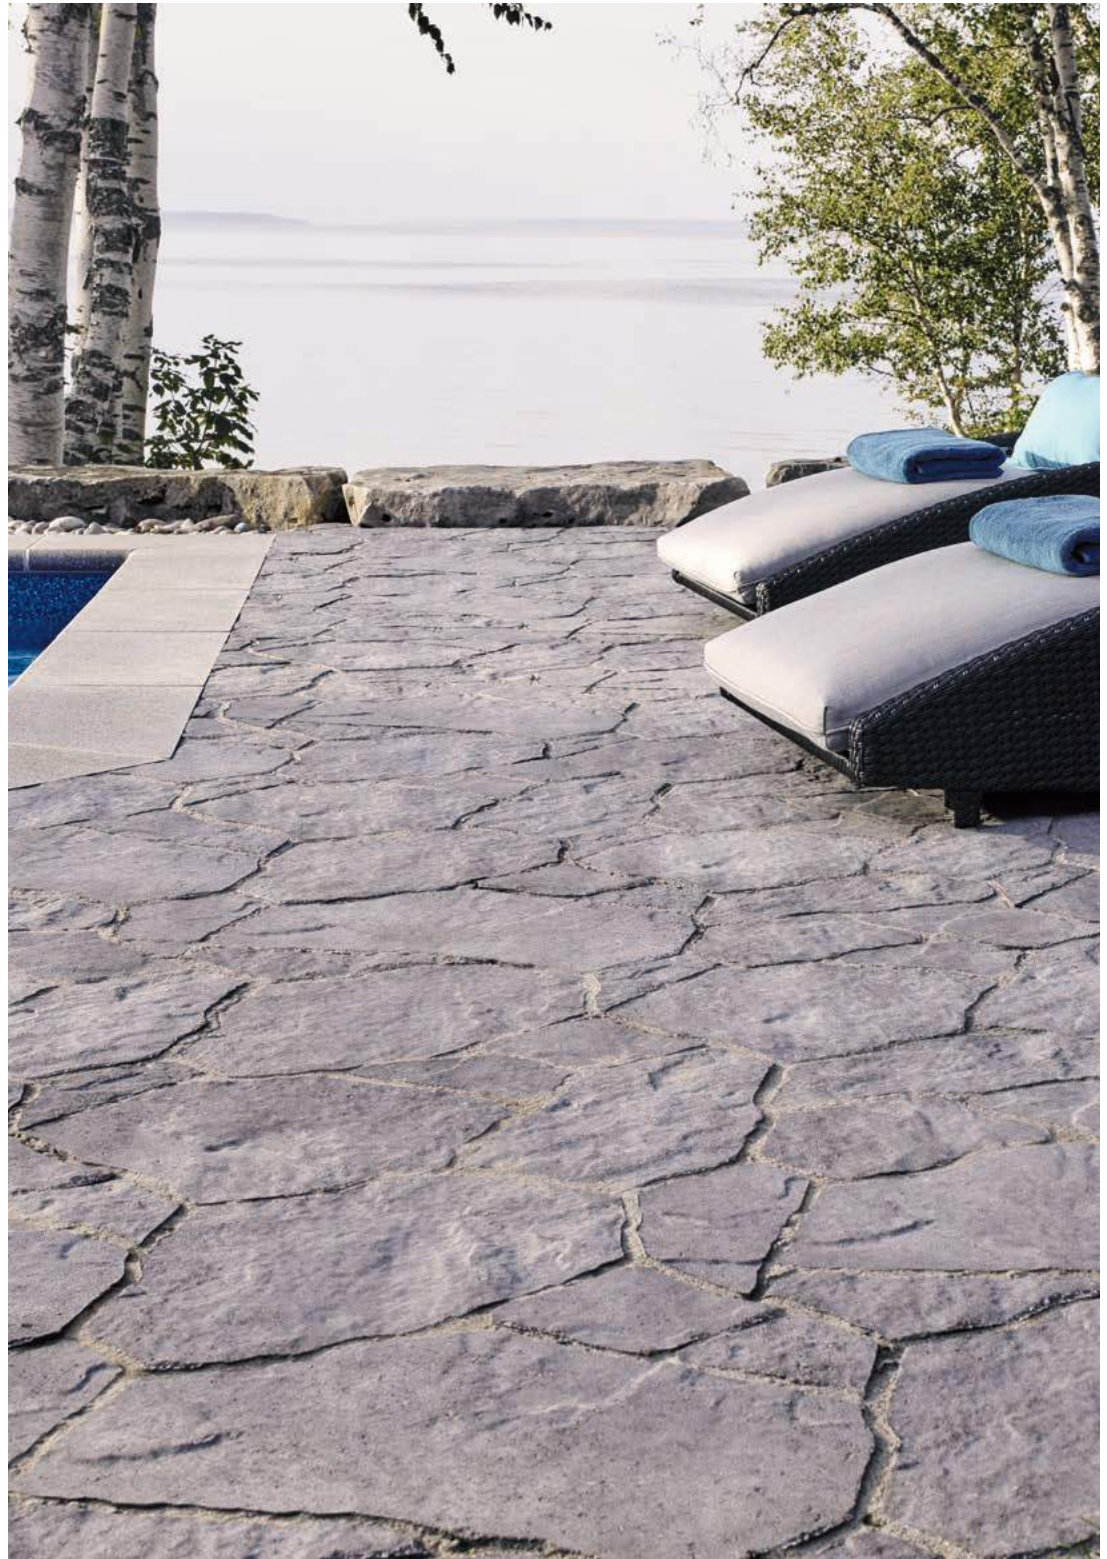

ROSEBEL SLABS, Range Newport Grey

UNITS

ROSEBEL SLABS

Unit A 60 mm × 389 mm × 560 mm
2 3/8" × 15 5/16" × 22"

Unit B 60 mm × 389 mm × 756 mm
2 3/8" × 15 5/16" × 29 3/4"