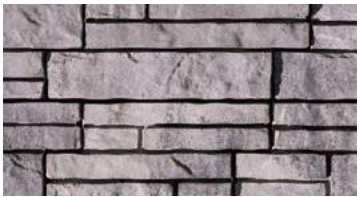

Range Newport Grey