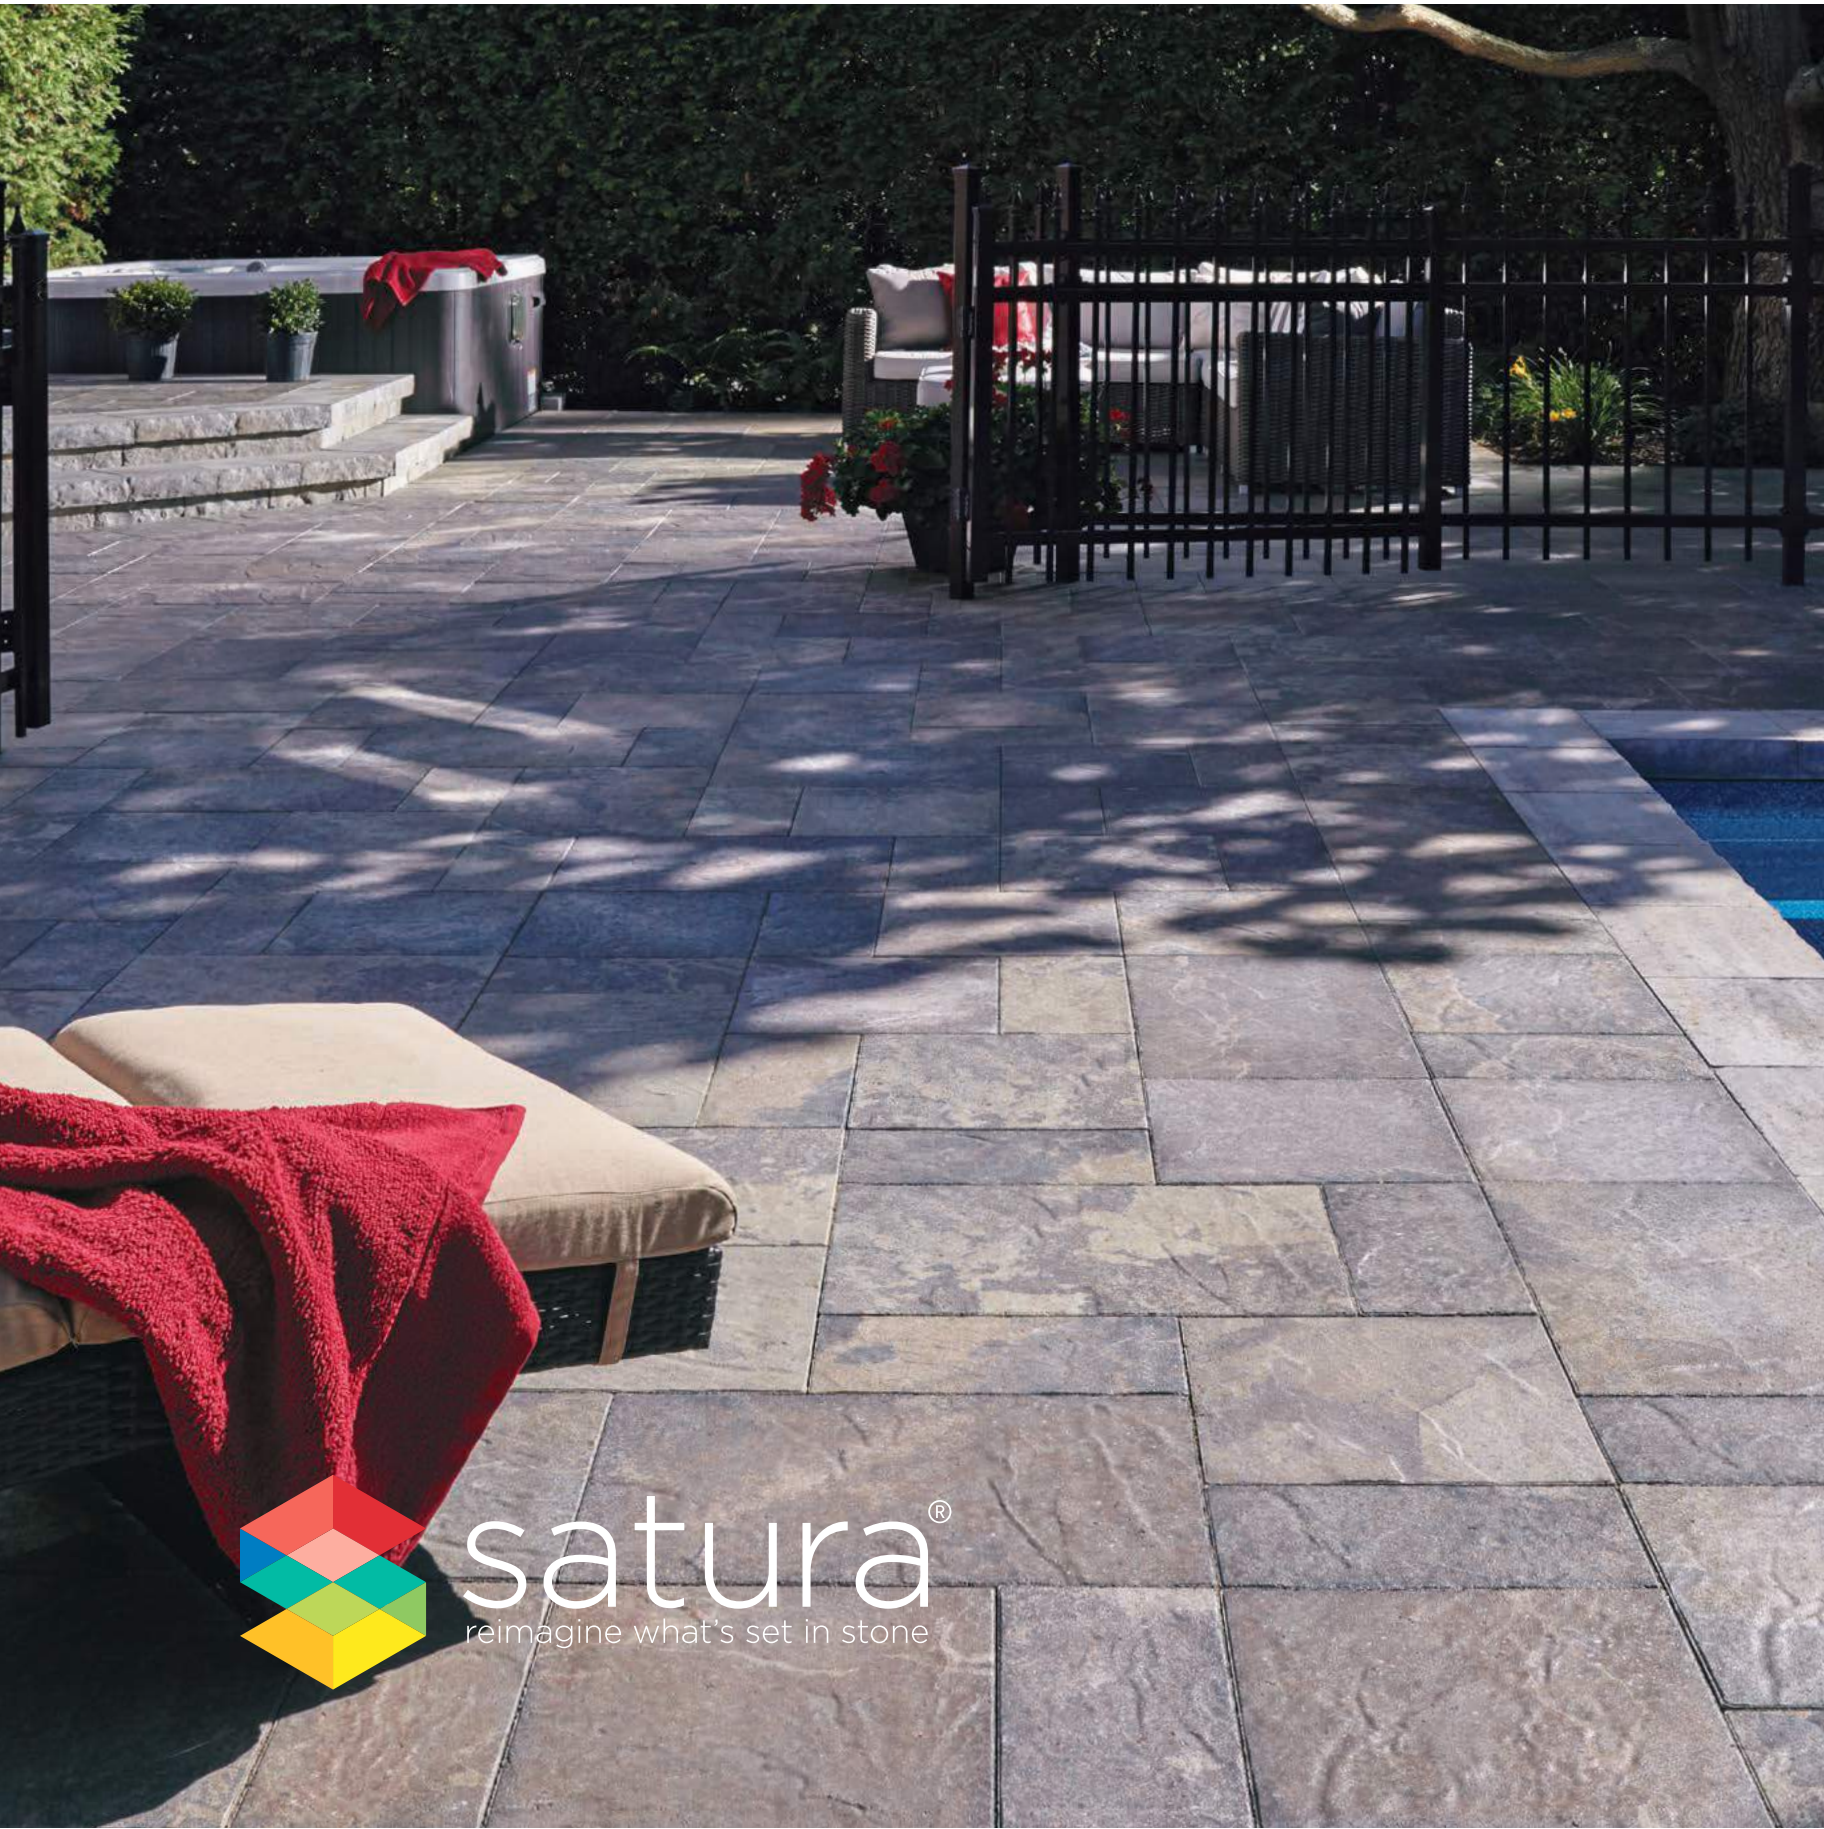

satura®
reimagine what's set in stone