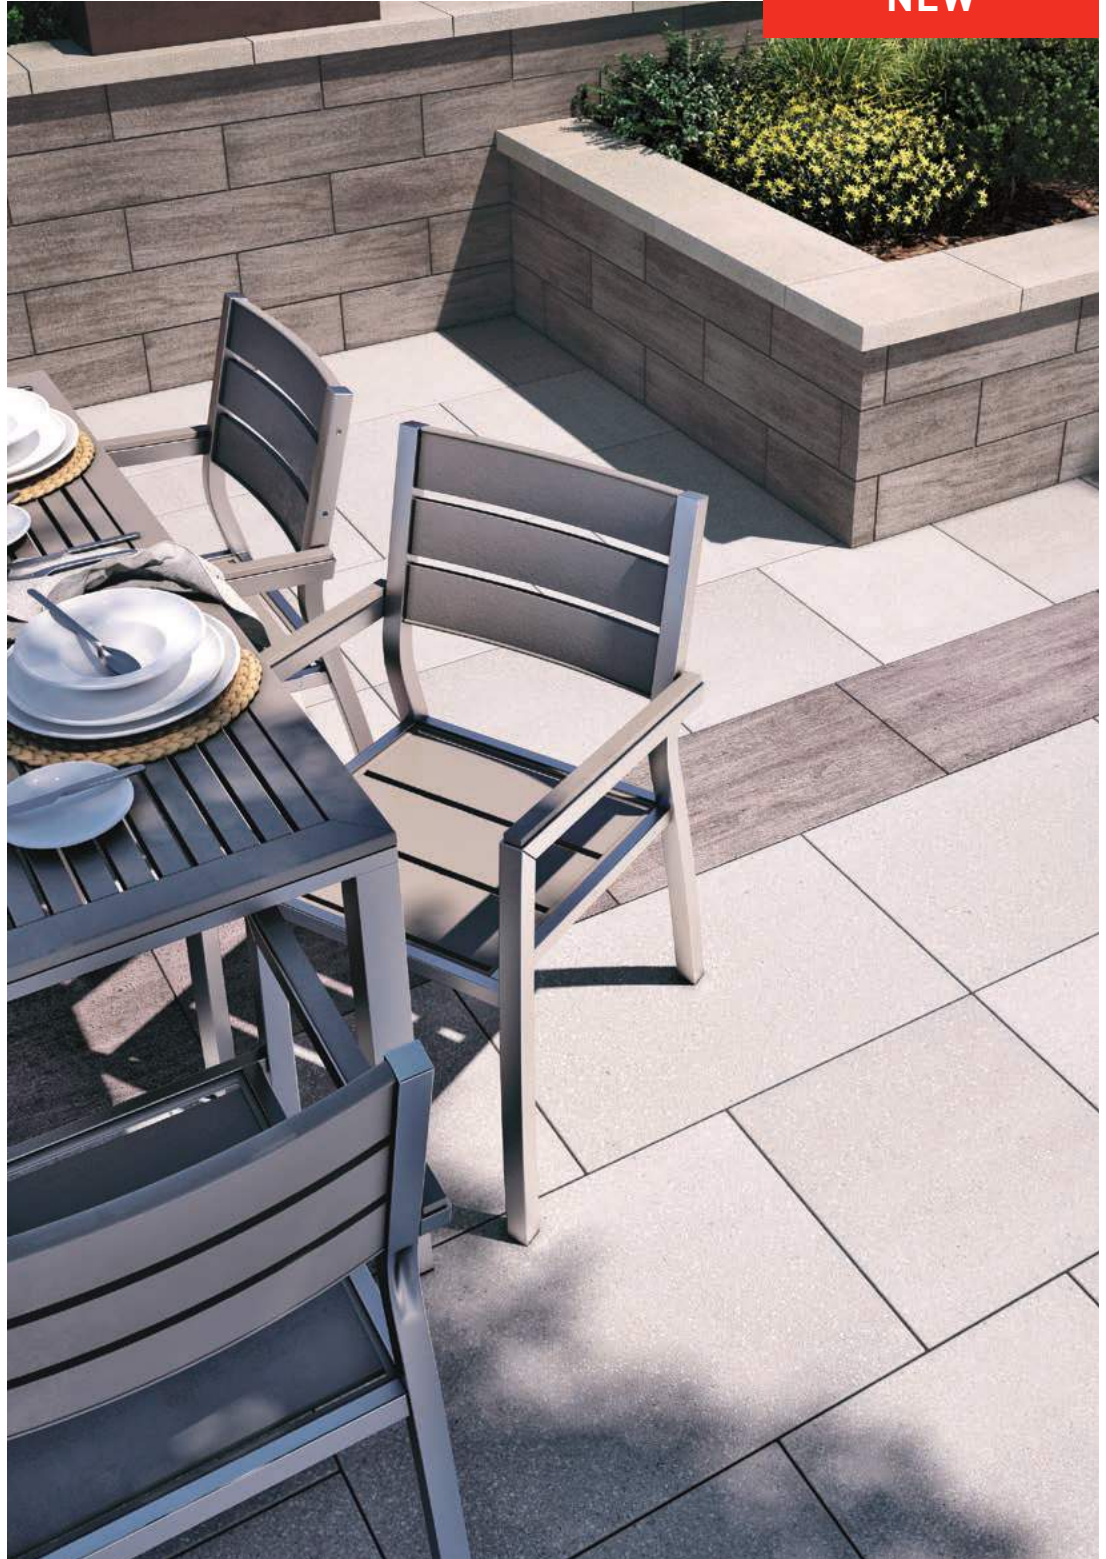

VENEER UNIT

MADRIA TANDEM NEXT WALL 180 MM

180 mm x 67 mm x 603 mm
7 1/16" x 2 5/8" x 23 3/4"

MADRIA TANDEM NEXT WALL, Nucari Brown
CITY SLABS, Alpine Grey – p 69
MADRIA SLABS, Nucari Brown insert – p 60
CITY CAPPING MODULES, Alpine Grey – p 102