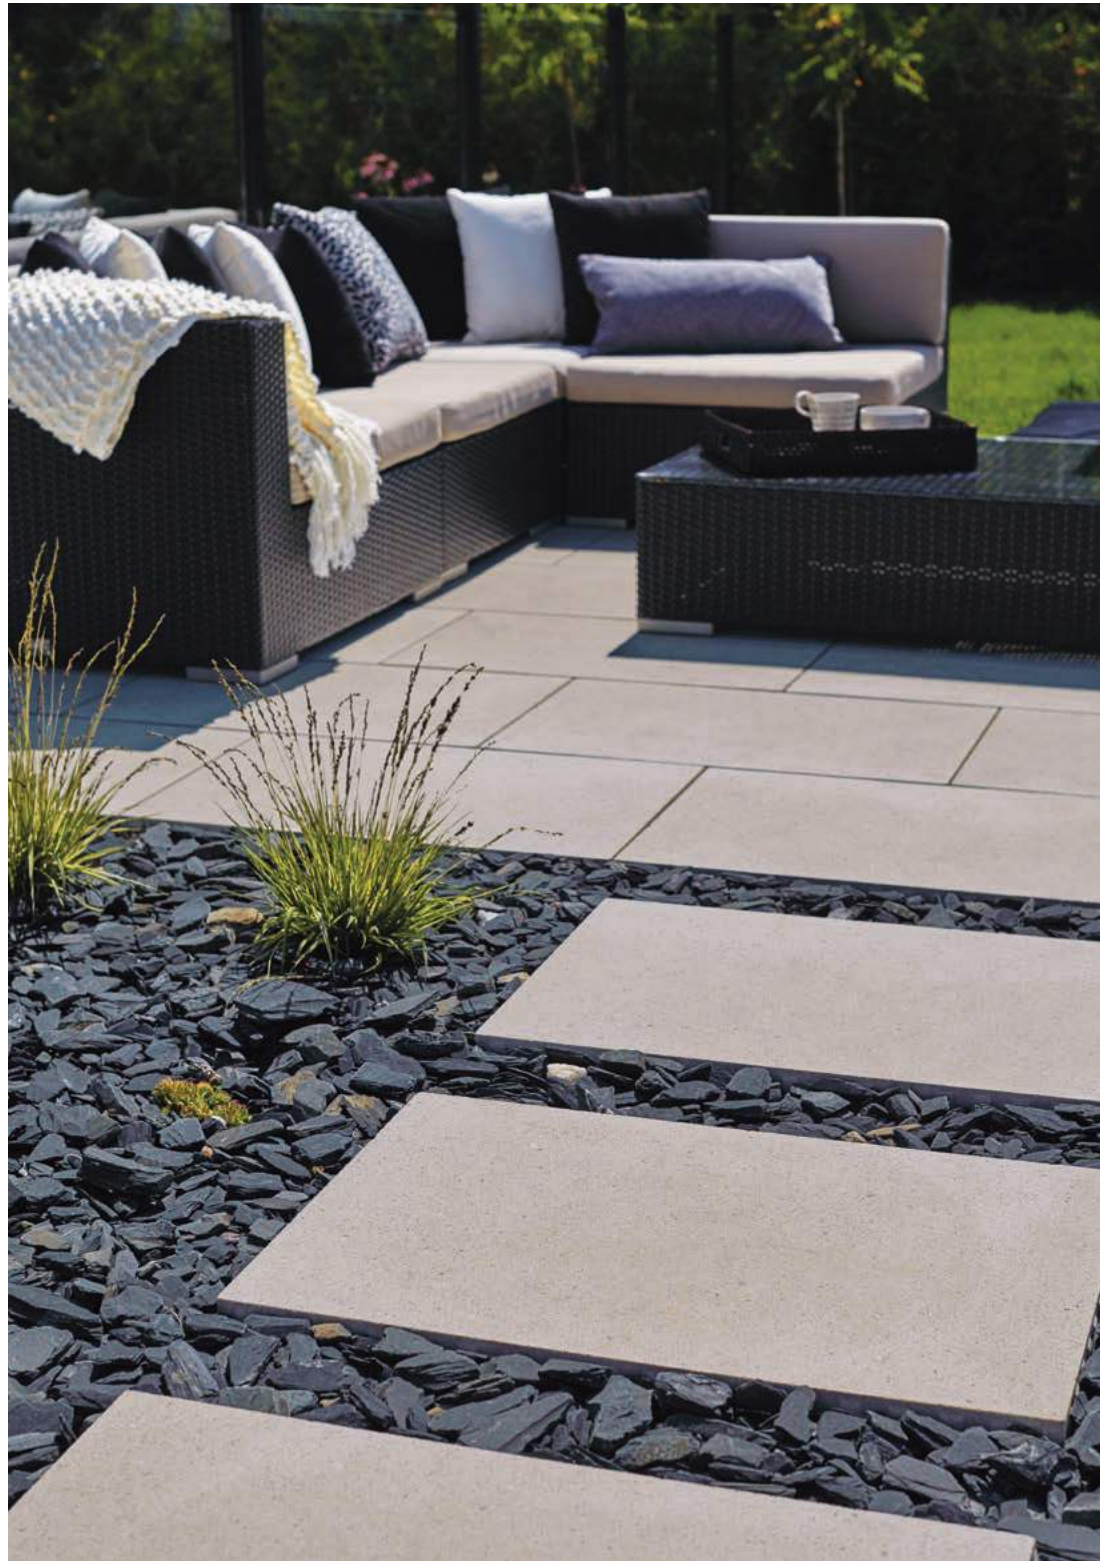

Sterling Grey

CITY SLABS, Cameo Beige

UNITS

CITY SLABS (Sold separately)

- Unit A 60 mm × 500 mm × 250 mm
2 3/8" × 19 11/16" × 9 7/8"
- Unit B 60 mm × 500 mm × 500 mm
2 3/8" × 19 11/16" × 19 11/16"
- Unit C 60 mm × 500 mm × 750 mm
2 3/8" × 19 11/16" × 29 1/2"