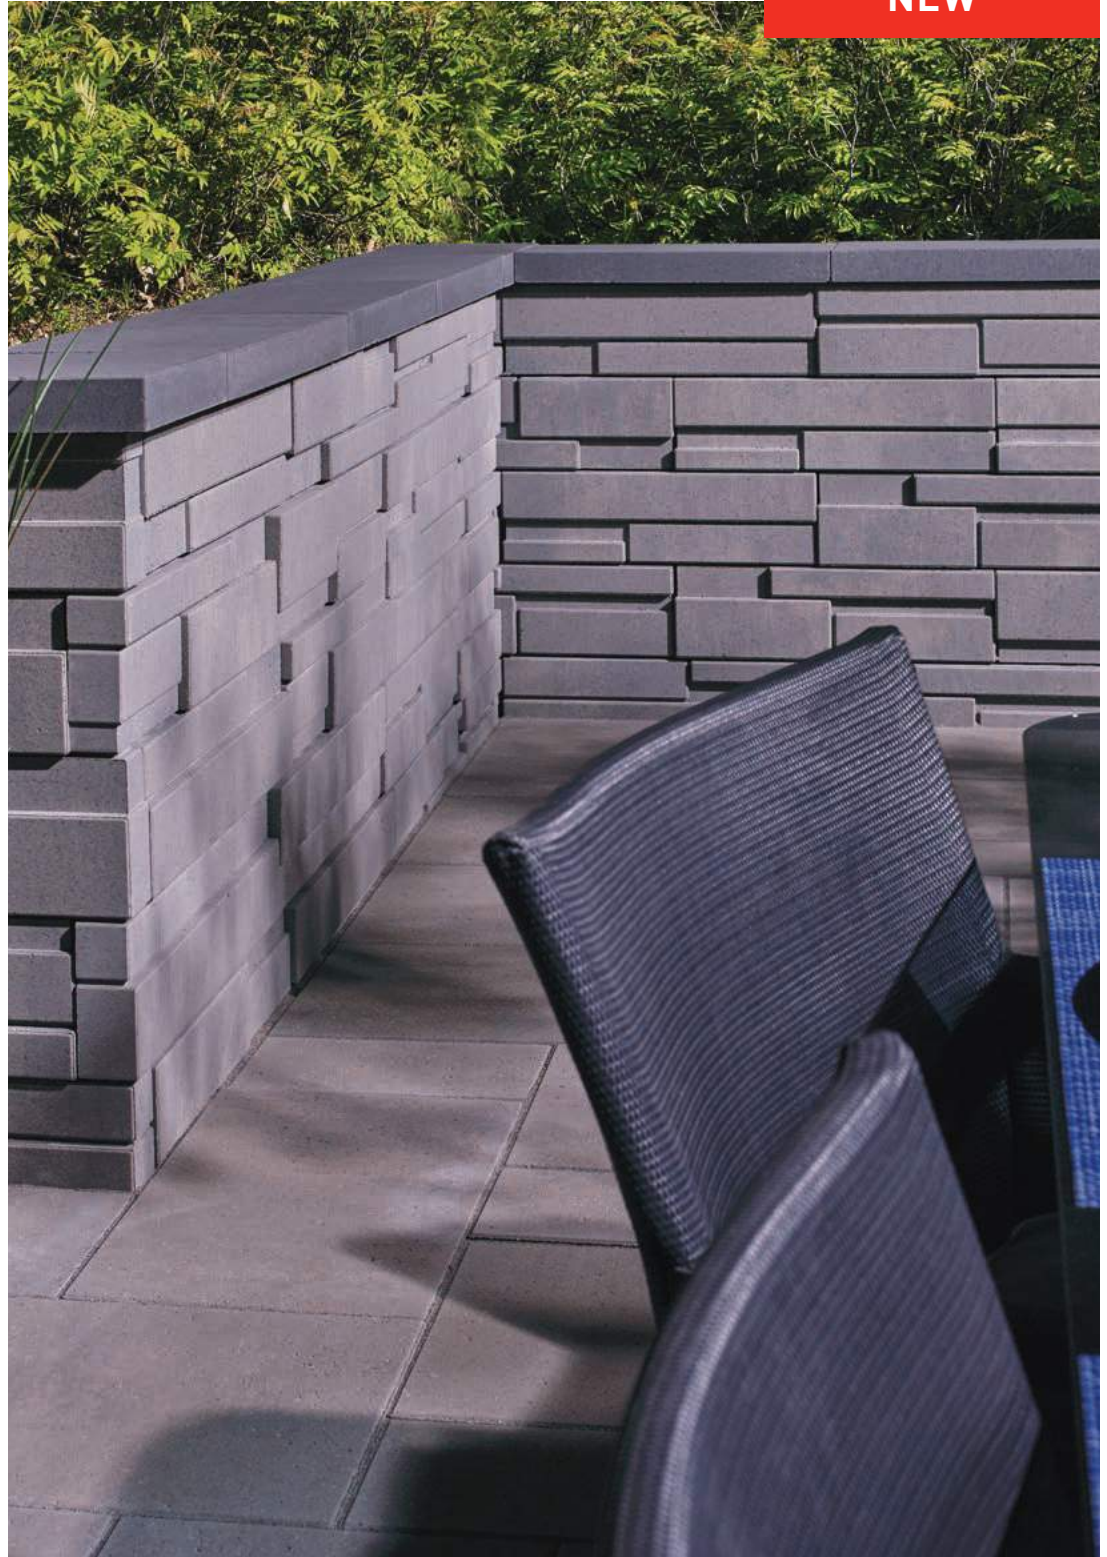

VENEER UNIT

CASCADE TANDEM NEXT WALL 180 MM

180 mm x 67 mm x 603 mm
7 1/16" x 2 5/8" x 23 3/4"

NEW

CASCADE TANDEM NEXT WALL, Range Shaded Grey
MELVILLE 60 SLABS, Range Shaded Grey – p 61