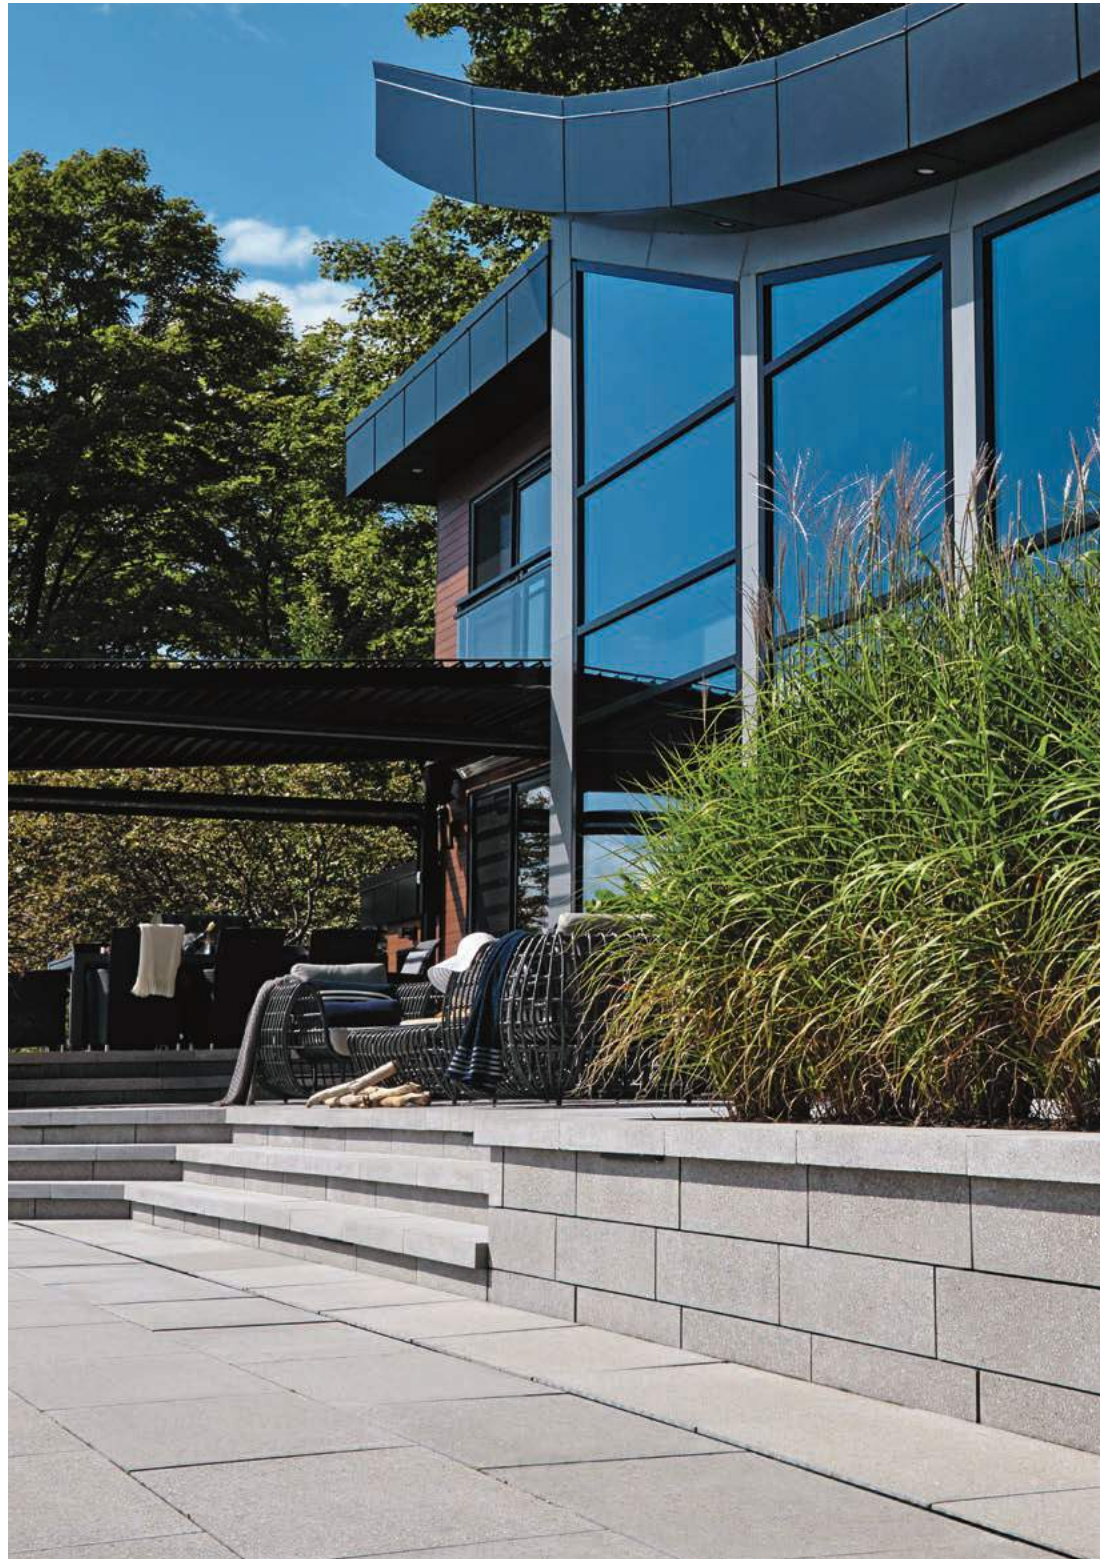

CITY WALL CORNER

190 mm × 100 mm × 580 mm
7 1/2" × 4" × 22 7/8"
[Sold separately]

CITY WALL, Sterling Grey / **CITY CAPPING MODULES**, Sterling Grey – p 102
CITY STEPS, Sterling Grey – p 110 / **CITY SLABS**, Sterling Grey – p 69