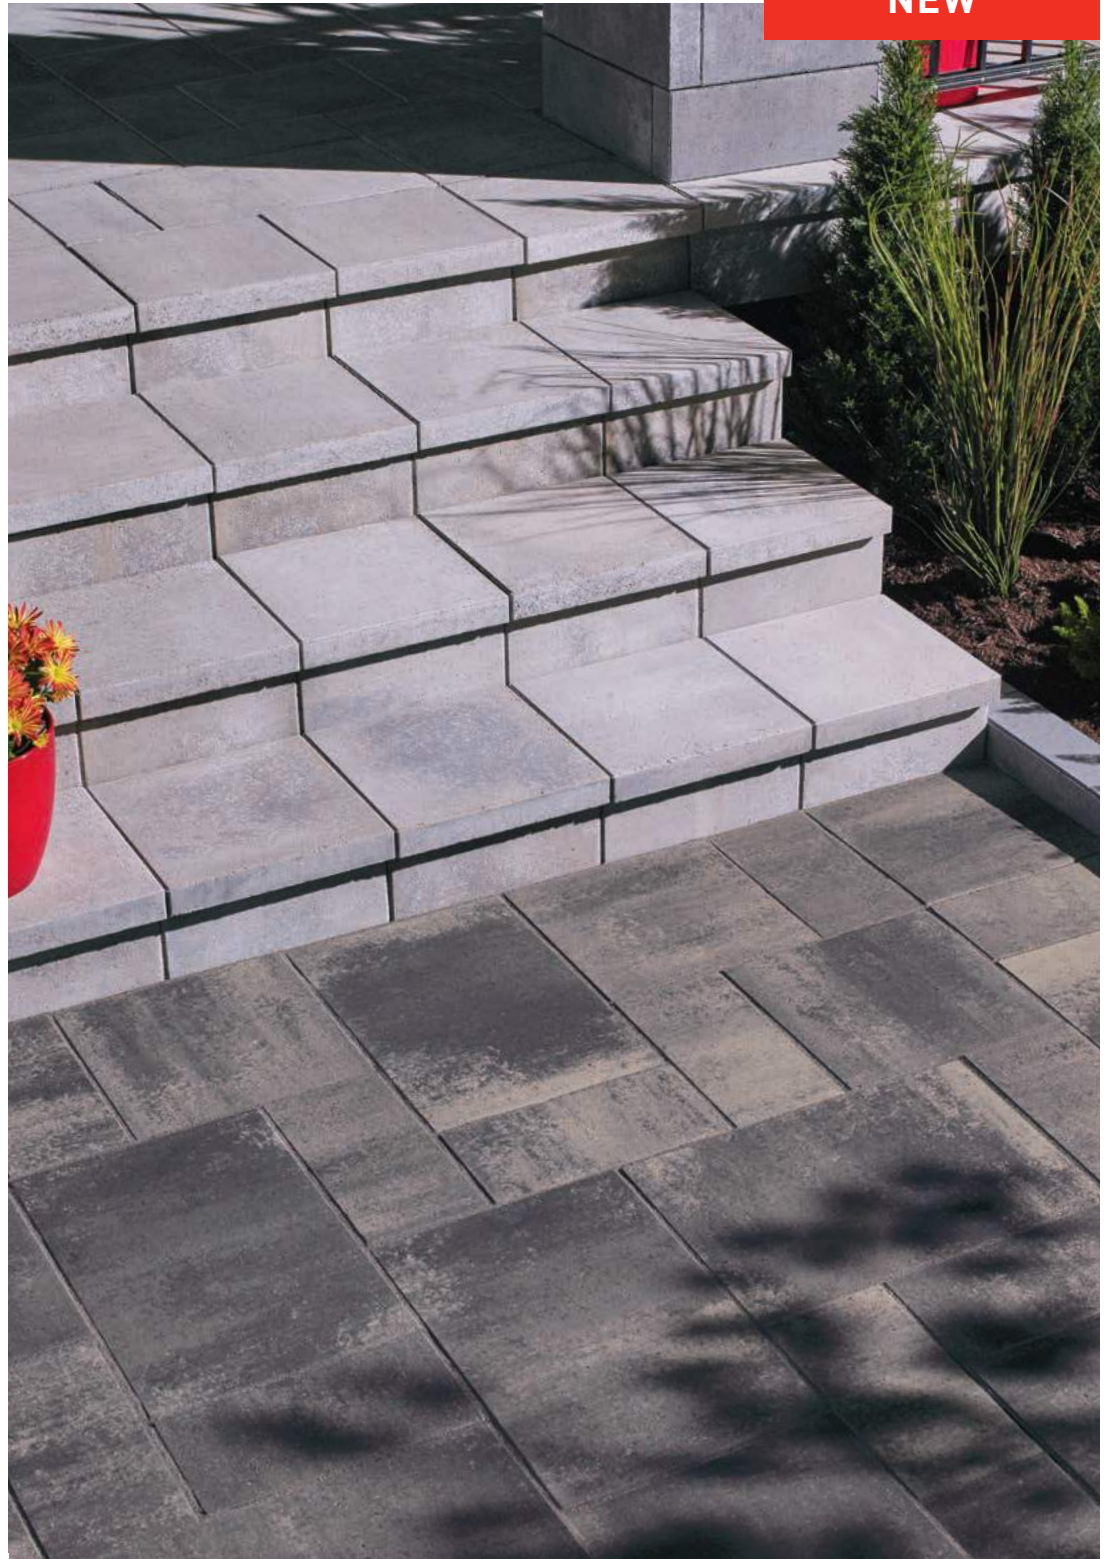

MELVILLE 50 RISER MODULES

50 mm x 178 mm x 377 mm
2" x 7" x 14 7/8"

MELVILLE 50 CAPPING MODULES, Range Scandina Grey
MELVILLE 50 RISER MODULES, Range Scandina Grey
MELVILLE 50 SLABS, Range Newport Grey – p 63