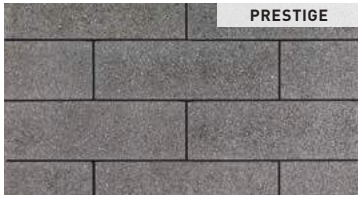

Rockland Black