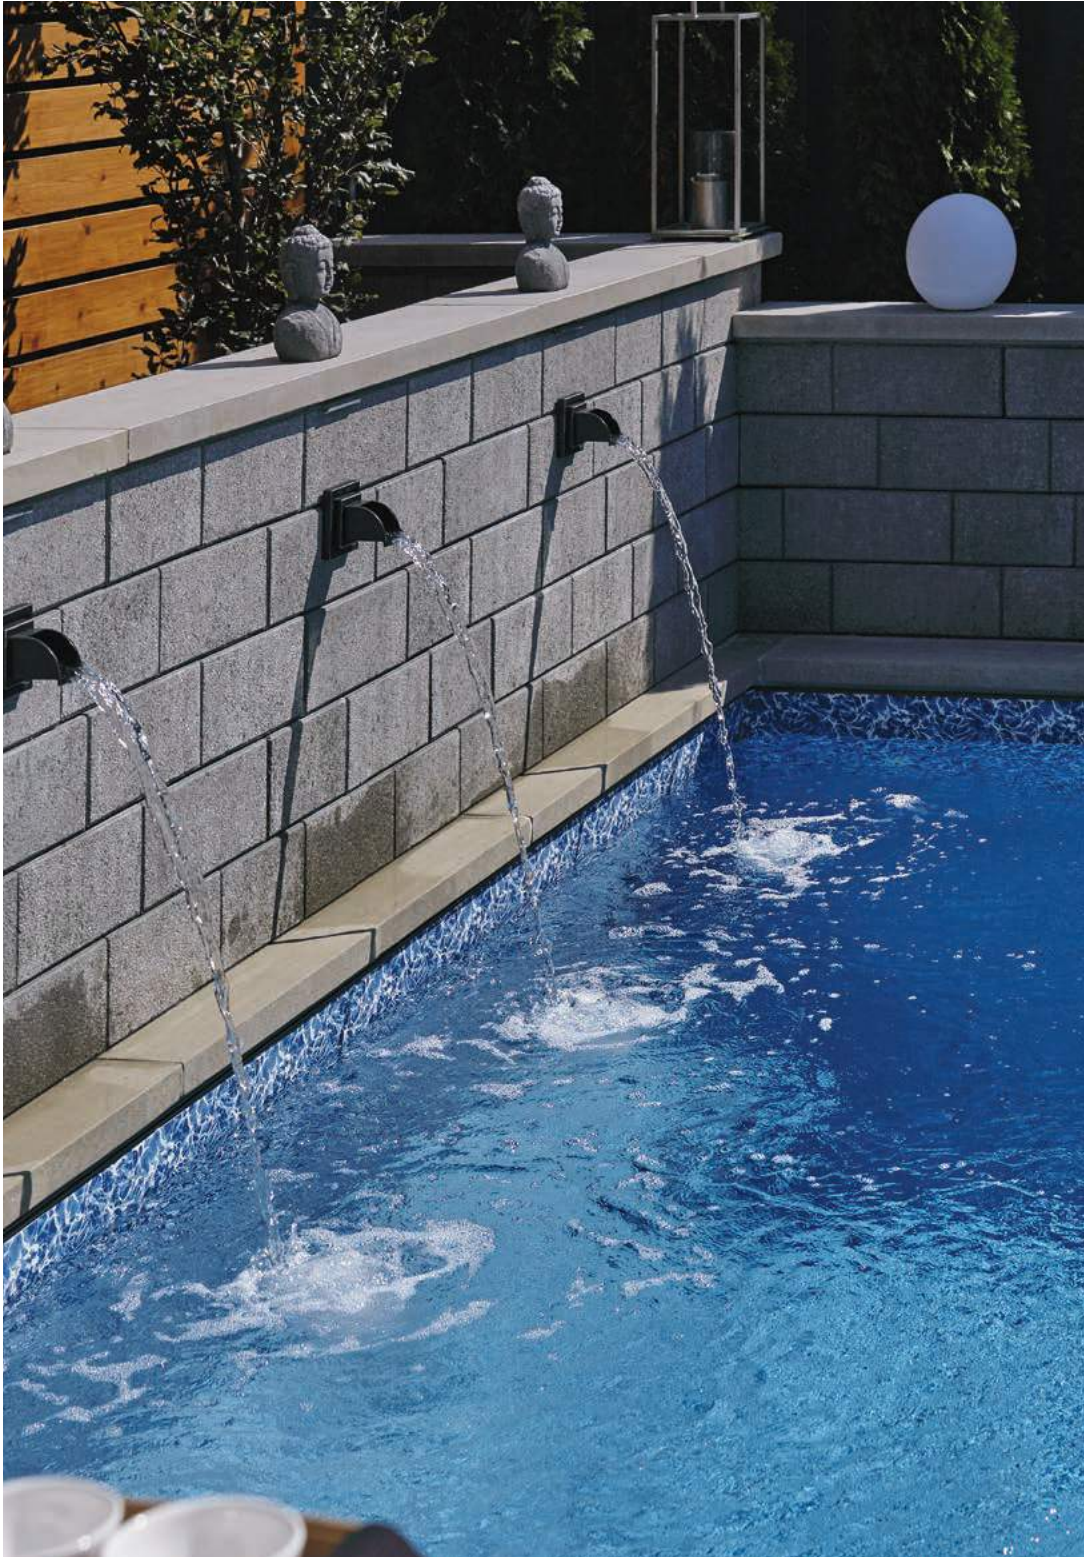

LEXA® TANDEM® WALL

LEXA TANDEM WALL, Sterling Grey