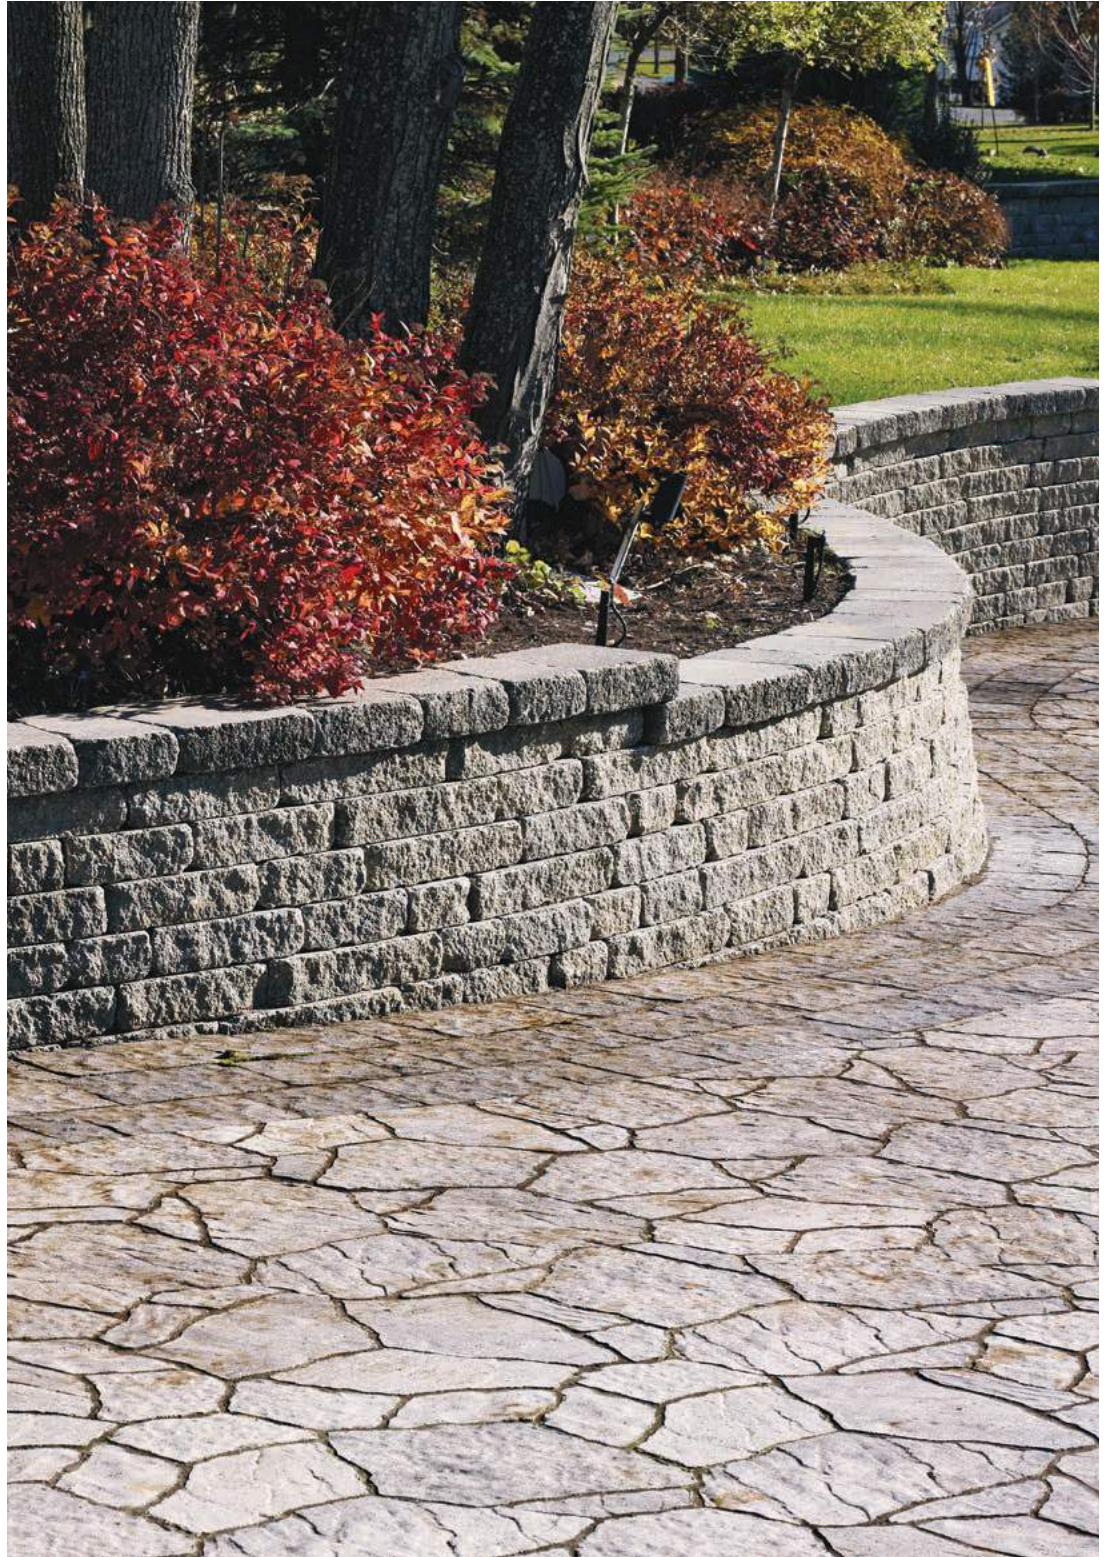

STRAIGHT CAPPING MODULE

90 mm × 305 mm × 400 mm
3 9/16" × 12" × 15 3/4"

BEVELLED CAPPING MODULE

90 mm × 316 mm × var.
3 9/16" × 12 7/16" × var.

STEP

90 mm × 385 mm × 400 mm
3 9/16" × 15" × 15 3/4"

PILLAR

135 mm × 200 mm × 400 mm
5 5/16" × 7 7/8" × 15 3/4"